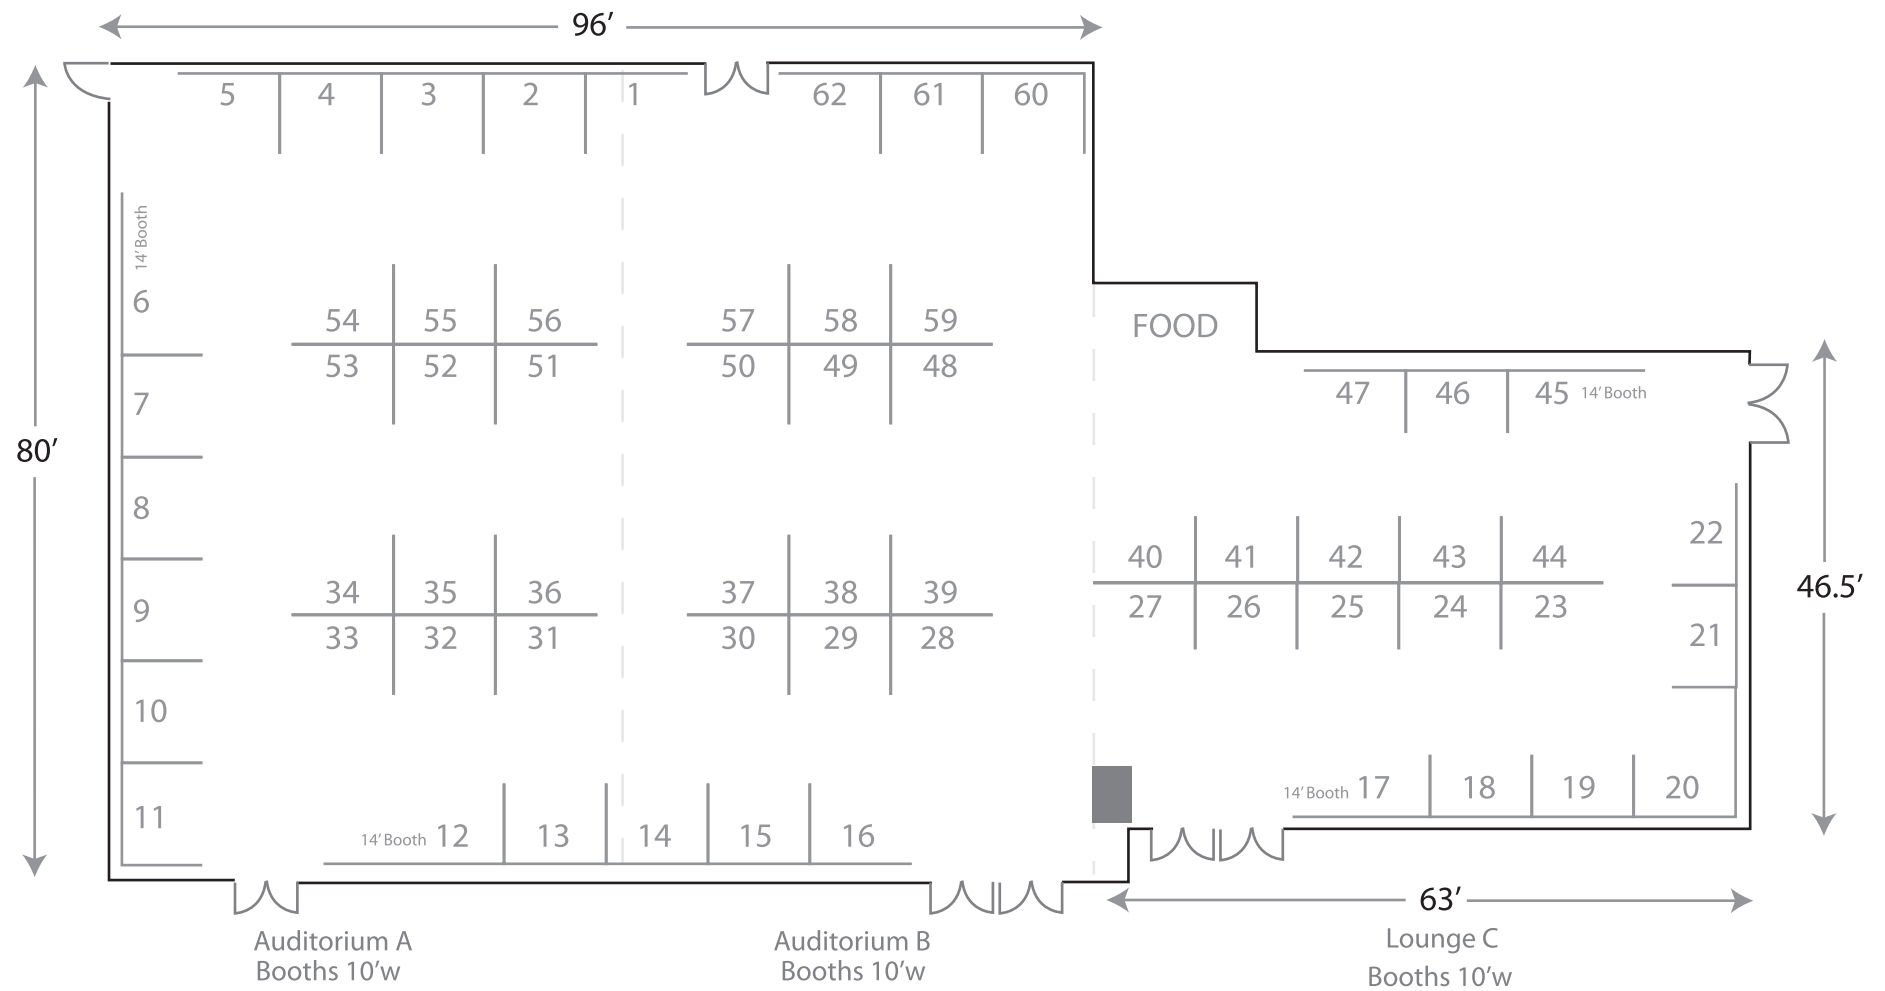

NANAIMO PROFESSIONAL CRAFT FAIR

BEBAN PARK SOCIAL CENTRE
2300 Bowen Road, Nanaimo